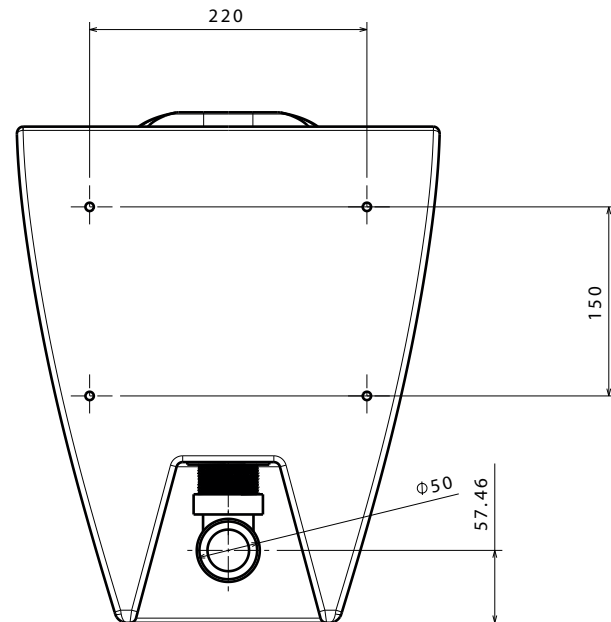

INDOORPEE Female urinal bowk, madamePee

Ideal for public places, no flushing, no smells

SPECIFICATIONS

HEIGHTS	38,5 cm
WIDTH	33,5 cm
DEPTH	58,2 cm
WEIGHT	4,5kg

PLUMBING

DRAIN DIAMETER	Ø 50 mm
----------------	---------

DRAIN HEIGHT	57 mm
--------------	-------

NO FLUSHING • URINAL WITHOUT WATER

FEATURES

PATENTED BOWL WITH GRID • RECYCLABLE PE MATERIAL • ANTI-ODOR VALVE • SHIPPED WITH A MOUNTING KIT AND DRAINING SYSTEM

CONTACT US