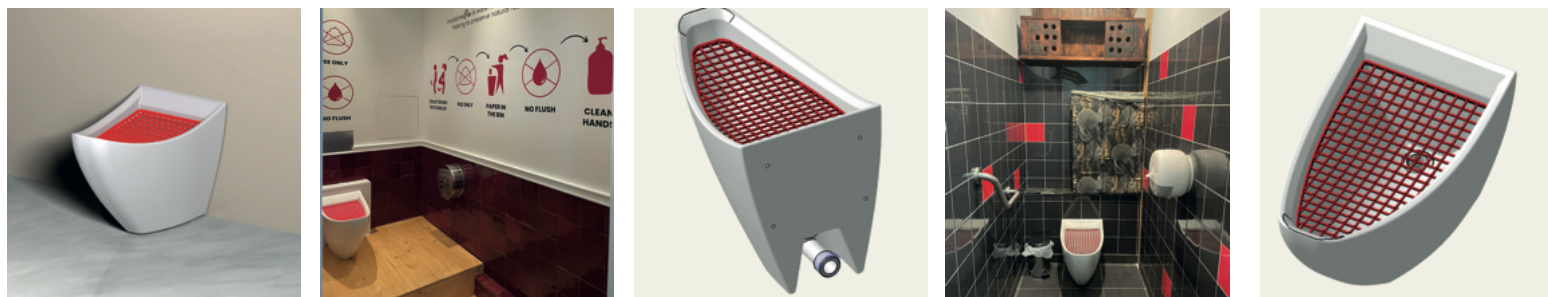

INDOORPEE Female urinal bowk, madamePee

Ideal for public places, no flushing, no smells

SPECIFICATIONS

HEIGHTS	38,5 cm
WIDTH	33,5 cm
DEPTH	58,2 cm
WEIGHT	4,5kg

PLUMBING

DRAIN DIAMETER	Ø 50 mm
----------------	---------

DRAIN HEIGHT	57 mm
--------------	-------

NO FLUSHING • URINAL WITHOUT WATER

FEATURES

PATENTED BOWL WITH GRID • RECYCLABLE PE MATERIAL • ANTI-ODOR VALVE • SHIPPED WITH A MOUNTING KIT AND DRAINING SYSTEM

CONTACT US